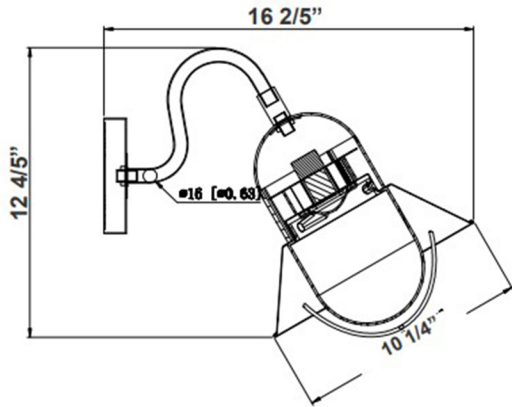

Adjustable X-Gen Seaside 45° Arm Light

A.

16 2/5"(W) x 12 4/5"(H) x 10 1/4"(D)

Wattage

20W / 30W / 40W

Voltage Input

120V AC 60Hz

Dimmable

TRIAC Dimming (Using Standard TRIAC LED Dimmers)

Finish

Aluminum Housing and Steel Back Plate

Beam Angles

Color Temperatures

Features

Catalog No.	Fig.
WSX-20-40W-MCTP-45DA	A.

Factory-Installed Options